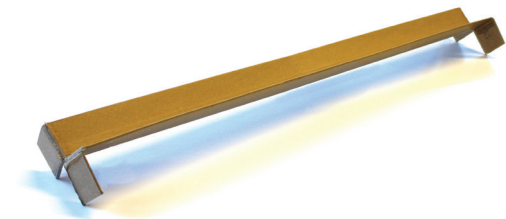

TRANSPORT PACKAGING SOLUTIONS

Display Profile

One material solution!

- Stability during transport
- 100% recyclable
- Strong material
- Better environmental image of your company
- Savings in material cost
- Savings in recycling cost
- Flexible according to your need