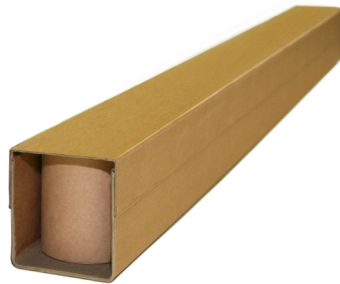

Protected Community Design RCD 001113450-0001

Sustainable packaging is your contribution to the environment

One material solution!

**Sizes:**

Width: 30x30 – 45x45 mm
Thickness: 3 – 4 mm
Length: according to your need

Suitable for light and heavy loads.

Display Profile is a strong laminated carton board product, which can be produced in different sizes and strengths according to each need.

Complete your single material Display with these Eltete products:

PallRun® is a perfect alternative as a substitute to a wooden pallet

Edgeboards can be used to enforce the structure of the Display.

Inverted Corrugated Board (ICB) is rigid and at the same time very light in weight. Available with different surfaces, printing options and sizes.