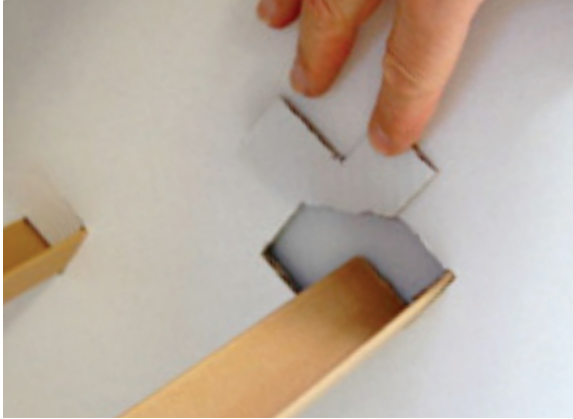

Protected Community Design RCD 001113450-0001

Sustainable packaging is your contribution to the environment

One material solution!

**Sizes:**

Width: 30x30 – 45x45 mm
Thickness: 3 – 4 mm
Length: according to your need

Suitable for light and heavy loads.

Display Profile is a strong laminated carton board product, which can be produced in different sizes and strengths according to each need.

Complete your single material Display with these Eltete products:

PallRun® is a perfect alternative as a substitute to a wooden pallet

Edgeboards can be used to enforce the structure of the Display.

Inverted Corrugated Board (ICB) is rigid and at the same time very light in weight. Available with different surfaces, printing options and sizes.