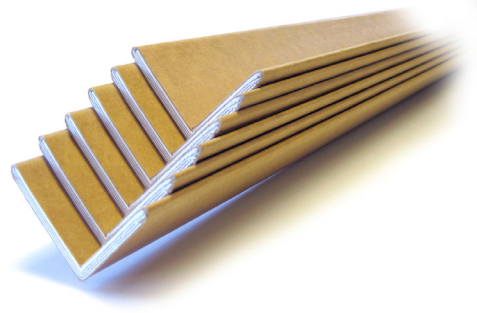

Protected Community Design RCD 001113450-0001

Sustainable packaging is your contribution to the environment

One material solution!

**Sizes:**

Width: 30x30 – 45x45 mm
Thickness: 3 – 4 mm
Length: according to your need

Suitable for light and heavy loads.

Display Profile is a strong laminated carton board product, which can be produced in different sizes and strengths according to each need.

Complete your single material Display with these Eltete products:

PallRun® is a perfect alternative as a substitute to a wooden pallet

Edgeboards can be used to enforce the structure of the Display.

Inverted Corrugated Board (ICB) is rigid and at the same time very light in weight. Available with different surfaces, printing options and sizes.